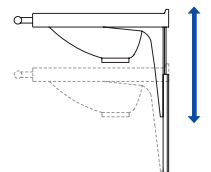

Sense basin with crank

6243.4R

INSTALLATION INSTRUCTIONS

(Basin not included)

Tap

Oras Medipro
5510A
5510B

> korpinen.com

13970

Cut-off valve 10mm x G1/2
Fastener

x2
L500mm
G1/2

> korpinen.com

6208-Z

x6
x6
x6
8x60mm

> korpinen.com

13983

x1
Ø50mm