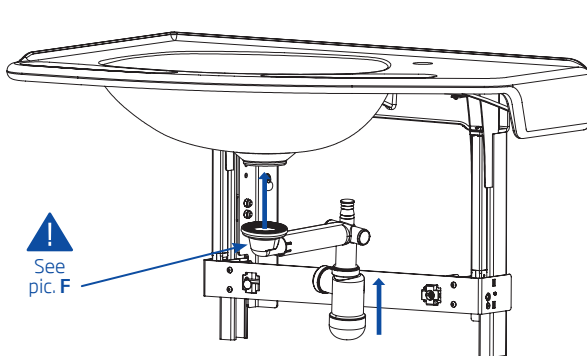

Water and drain places,
frame installation measures

Water and drain pipes

The installer must be a professional.

A

A1

A2

The installer must be a professional.

B1

>korpinen.com
https://www.korpinen.com/uploads/documents/Gaius_water_trap-2018.pdf

The installer must be a professional.

F

The installer must be a professional.

G1

G2

The installer must be a professional.

G3