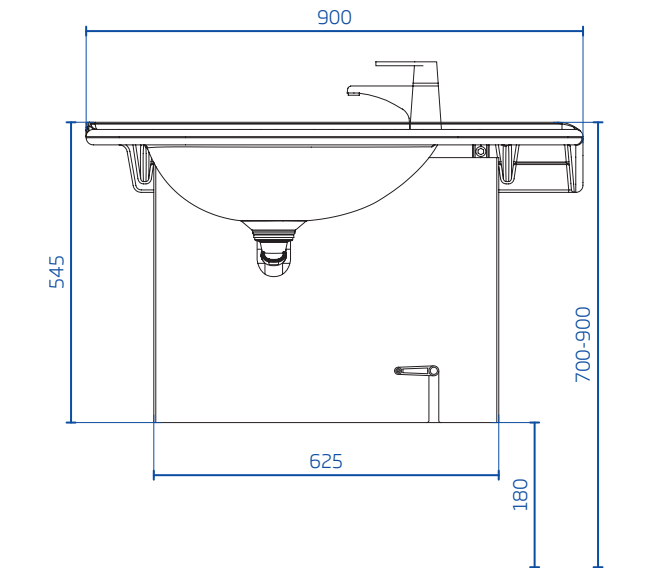

Outfit

The installer must be a professional.