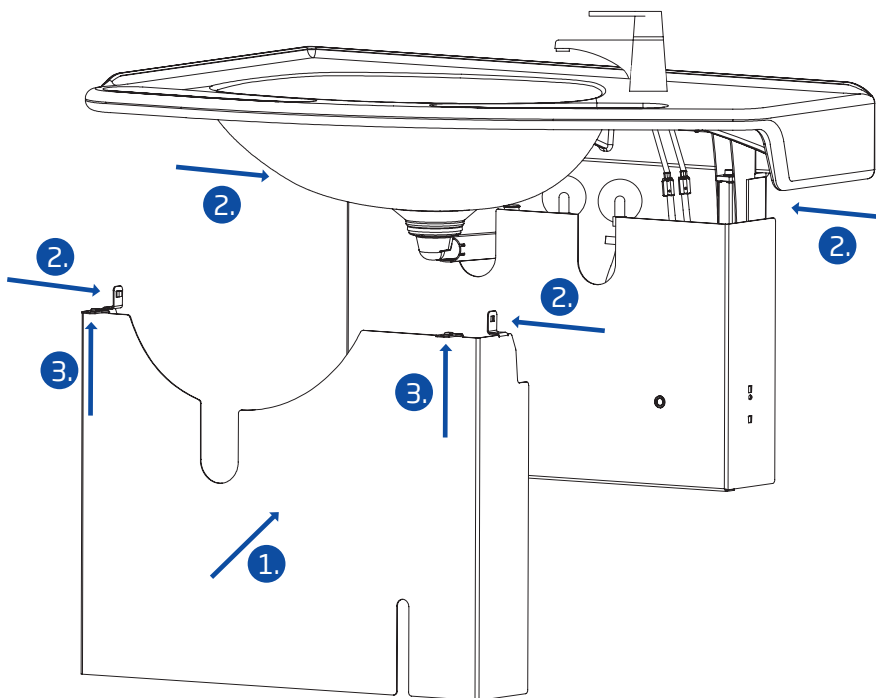

Water and drain places,
frame installation measures

Water and drain pipes

The installer must be a professional.

A

A1

A2

The installer must be a professional.

B1

>korpinen.com
https://www.korpinen.com/uploads/documents/Gaius_water_trap-2018.pdf

The installer must be a professional.

F

The installer must be a professional.

G1

G2

The installer must be a professional.

G3