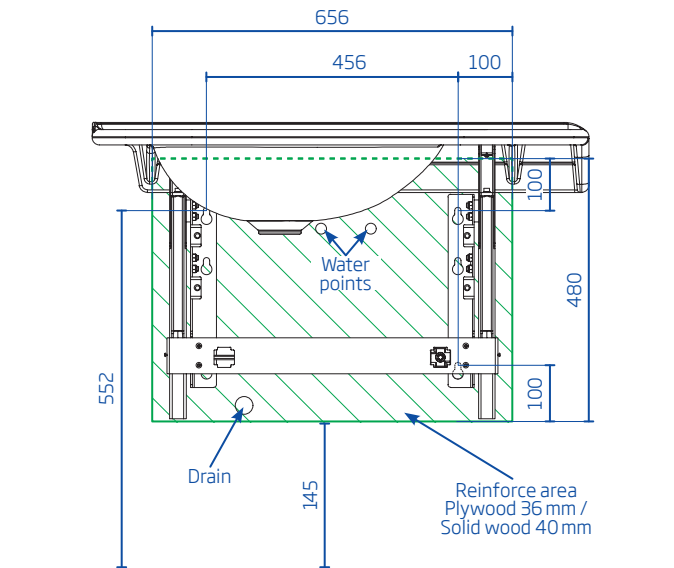

Cut-off valve 10mm x G1/2
Fastener

x2
L500mm
G1/2

> korpinen.com

6208-Z

x6
x6
x6
8x60mm

> korpinen.com

13983

x1
Ø50mm

> korpinen.com

13982

x1

x1

> korpinen.com

The installer must be a professional.

Outfit

Reinforce area

Water and drain places,
frame installation measures

Water and drain pipes

The installer must be a professional.

A

A1

A2

The installer must be a professional.

B1