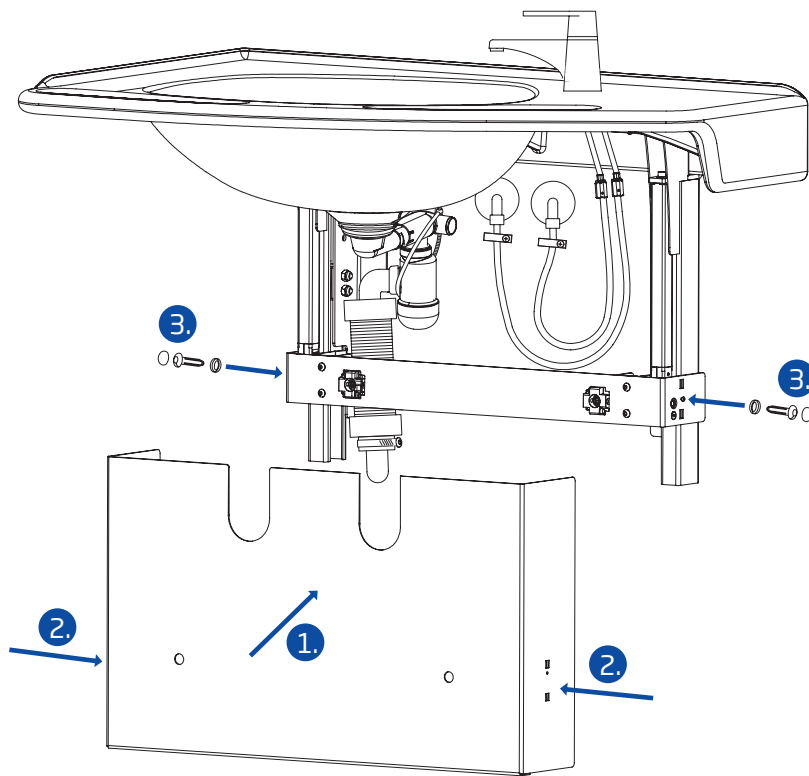

Water and drain places,
frame installation measures

Water and drain pipes

The installer must be a professional.

A

A1

A2

The installer must be a professional.

B1

>korpinen.com
https://www.korpinen.com/uploads/documents/Gaius_water_trap-2018.pdf

The installer must be a professional.

F

The installer must be a professional.

G1

G2

The installer must be a professional.

G3