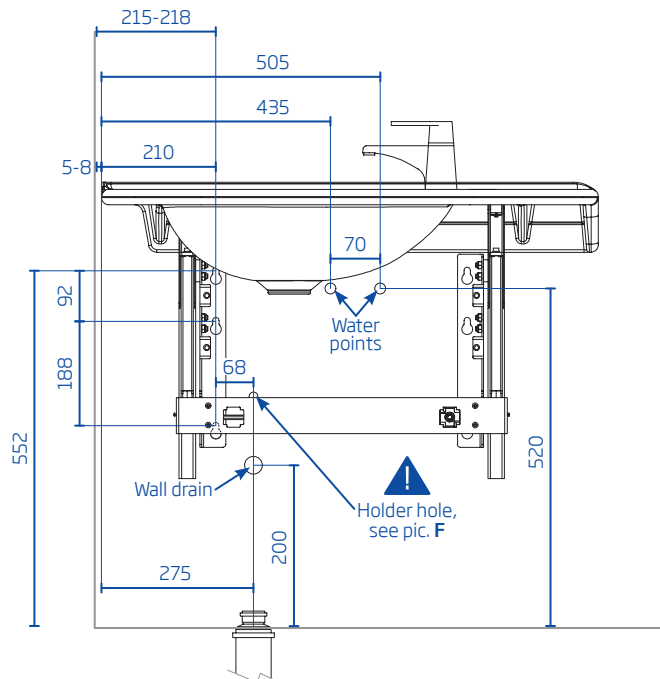

Cut-off valve 10mm x G1/2
Fastener

x2
L500mm
G1/2

> korpinen.com

6208-Z

x6
x6
x6
8x60mm

> korpinen.com

13983

x1
Ø50mm

> korpinen.com

13982

x1

x1

> korpinen.com

The installer must be a professional.

Outfit

Reinforce area

Water and drain places,
frame installation measures

Water and drain pipes

The installer must be a professional.

A

A1

A2

The installer must be a professional.

B1