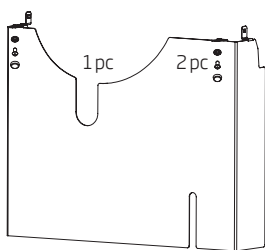

Sense basin with crank

6243.4R

INSTALLATION INSTRUCTIONS

(Basin not included)

Tap

Oras Medipro
5510A
5510B

> korpinen.com

13970

Cut-off valve 10mm x G1/2
Fastener

x2
L500mm
G1/2

> korpinen.com

6208-Z

x6
x6
x6
8x60mm

> korpinen.com

13983

x1
Ø50mm