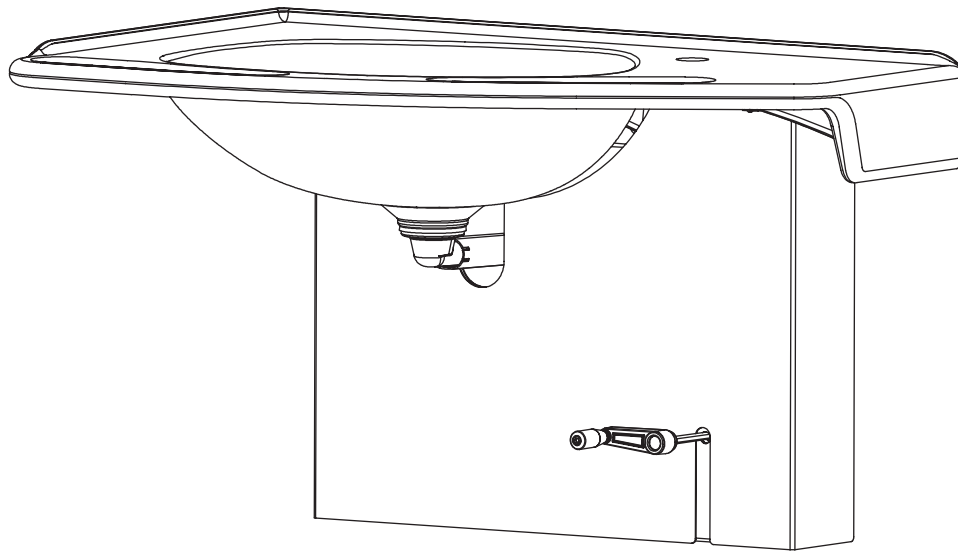

Sense basin with crank

6243.4R

INSTALLATION INSTRUCTIONS

(Basin not included)

Tap

Oras Medipro
5510A
5510B

> korpinen.com

13970

Cut-off valve 10mm x G1/2
Fastener

x2
L500mm
G1/2

> korpinen.com

6208-Z

x6
x6
x6
8x60mm

> korpinen.com

13983

x1
Ø50mm