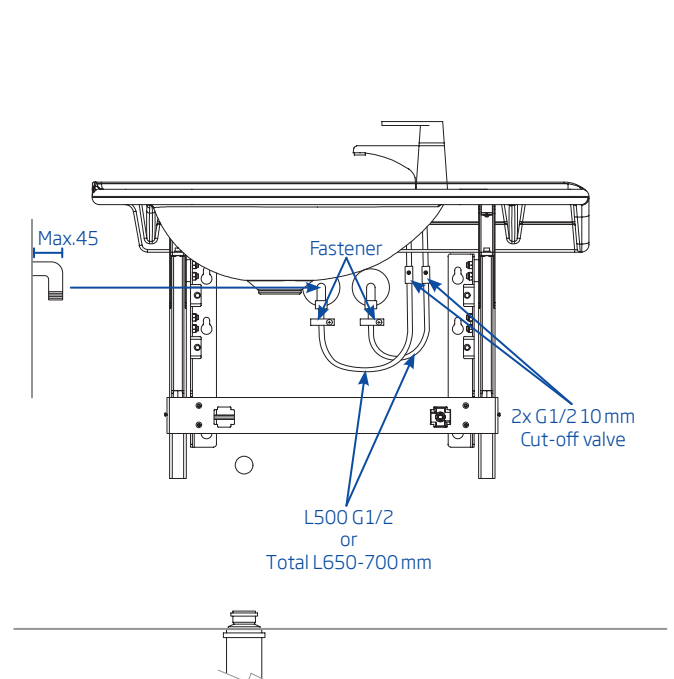

Cut-off valve 10mm x G1/2
Fastener

x2
L500mm
G1/2

> korpinen.com

6208-Z

x6
x6
x6
8x60mm

> korpinen.com

13983

x1
Ø50mm

> korpinen.com

13982

x1

x1

> korpinen.com

The installer must be a professional.

Outfit

Reinforce area

Water and drain places,
frame installation measures

Water and drain pipes

The installer must be a professional.

A

A1

A2

The installer must be a professional.

B1