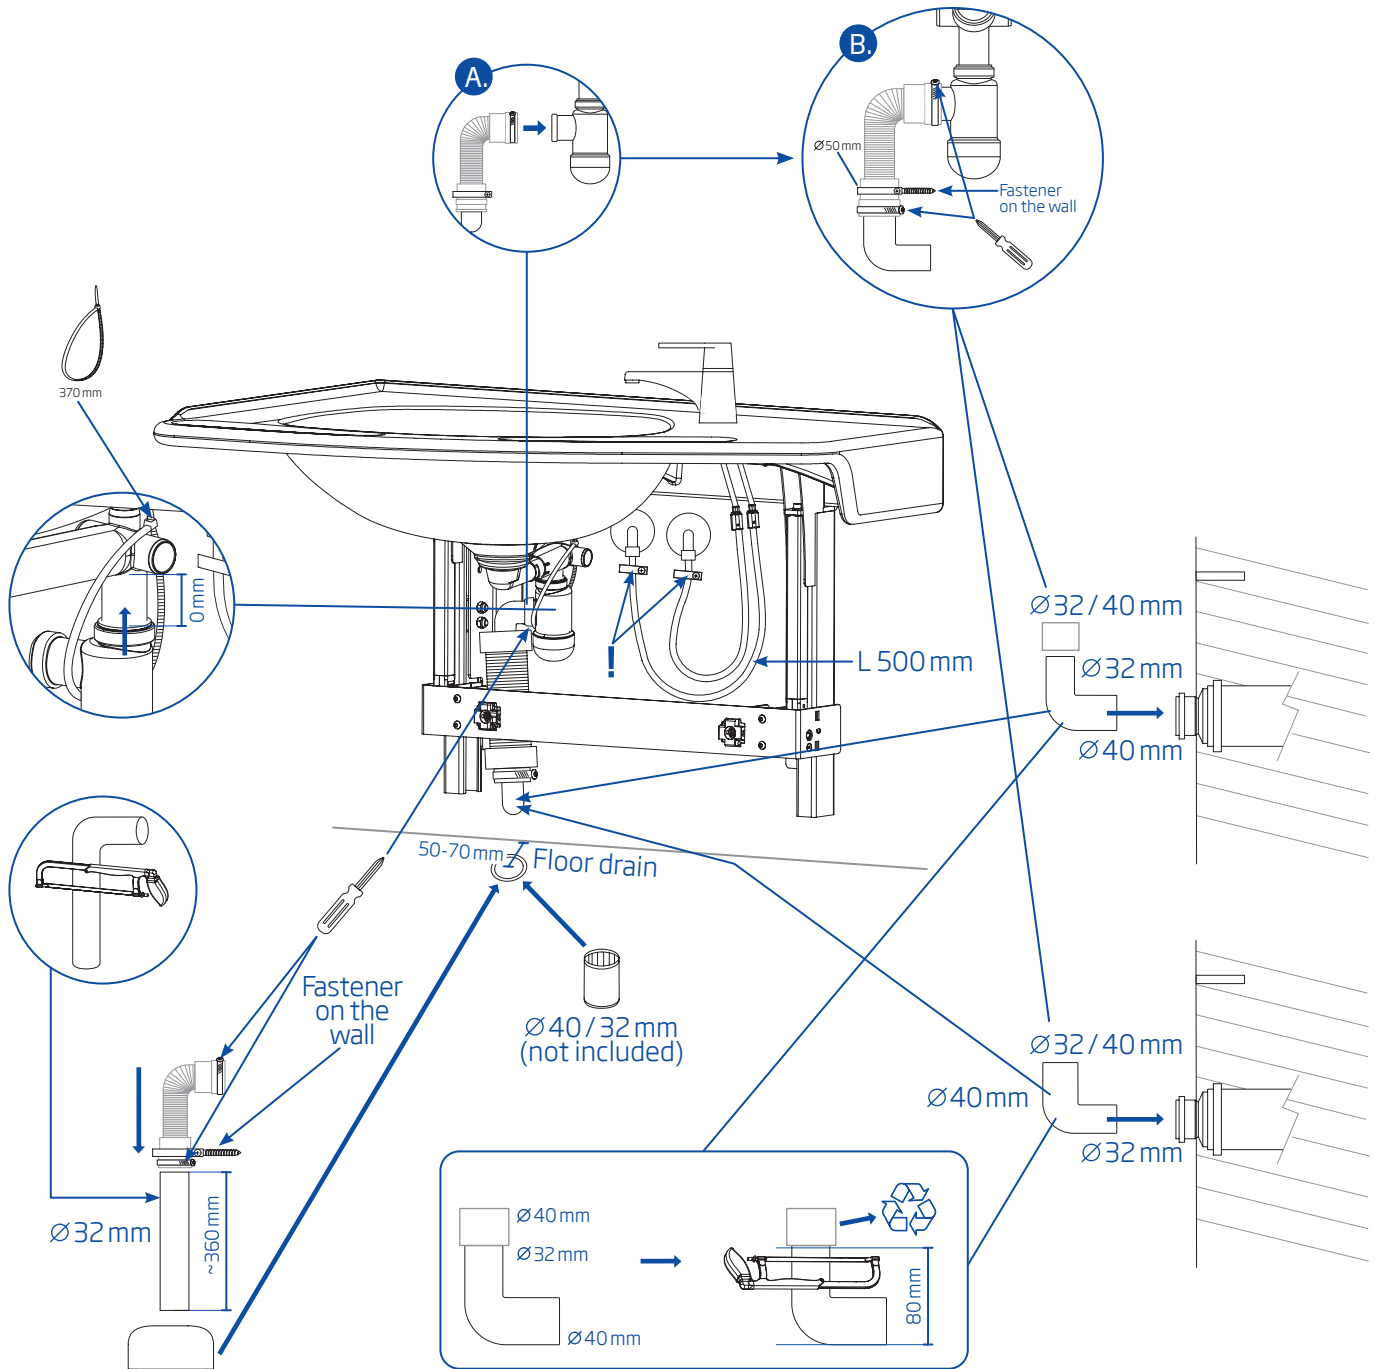

Water and drain places,
frame installation measures

Water and drain pipes

The installer must be a professional.

A

A1

A2

The installer must be a professional.

B1

B2

The installer must be a professional.

B3

C

The installer must be a professional.

D

Testing

E

>korpinen.com
https://www.korpinen.com/uploads/documents/Gaius_water_trap-2018.pdf

The installer must be a professional.

F

The installer must be a professional.

G1

G2

The installer must be a professional.

G3