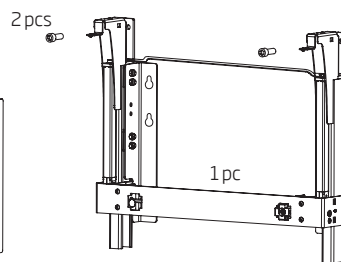

Sense basin with crank

6243.4R

INSTALLATION INSTRUCTIONS

(Basin not included)

Tap

Oras Medipro
5510A
5510B

> korpinen.com

13970

Cut-off valve 10mm x G1/2
Fastener

x2
L500mm
G1/2

> korpinen.com

6208-Z

x6
x6
x6
8x60mm

> korpinen.com

13983

x1
Ø50mm