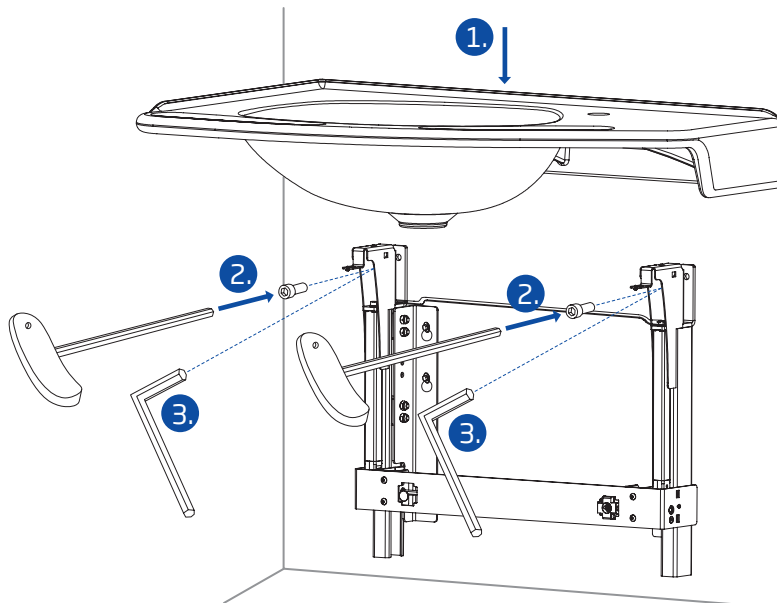

Water and drain places,
frame installation measures

Water and drain pipes

The installer must be a professional.

A

A1

A2

The installer must be a professional.

B1

B2

The installer must be a professional.

B3

C

The installer must be a professional.

D

Testing

E

>korpinen.com
https://www.korpinen.com/uploads/documents/Gaius_water_trap-2018.pdf

The installer must be a professional.

F

The installer must be a professional.

G1

G2

The installer must be a professional.

G3