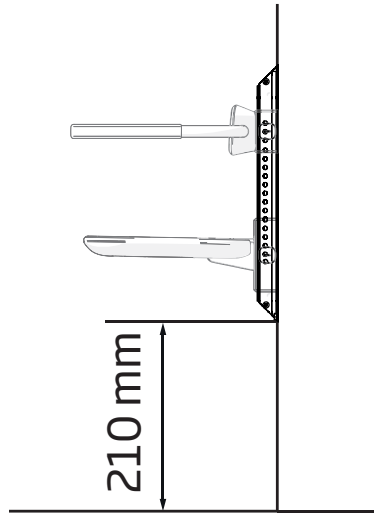

Sense shower seats

Reserve installation instruction

800041
800042

800041
800042

2x

6219-Z

- x6
- x6
- x6
8x60 mm

> korpinen.com