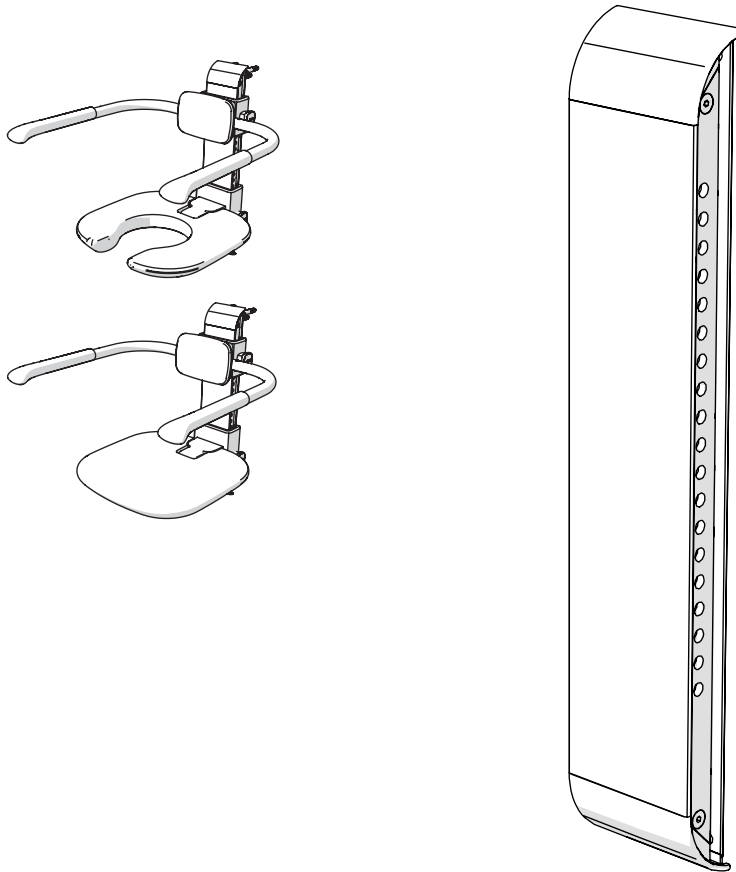

Sense shower seats

Reserve installation instruction

800041
800042

800041
800042

2x

6219-Z

- x6
- x6
- x6
8x60 mm

> korpinen.com