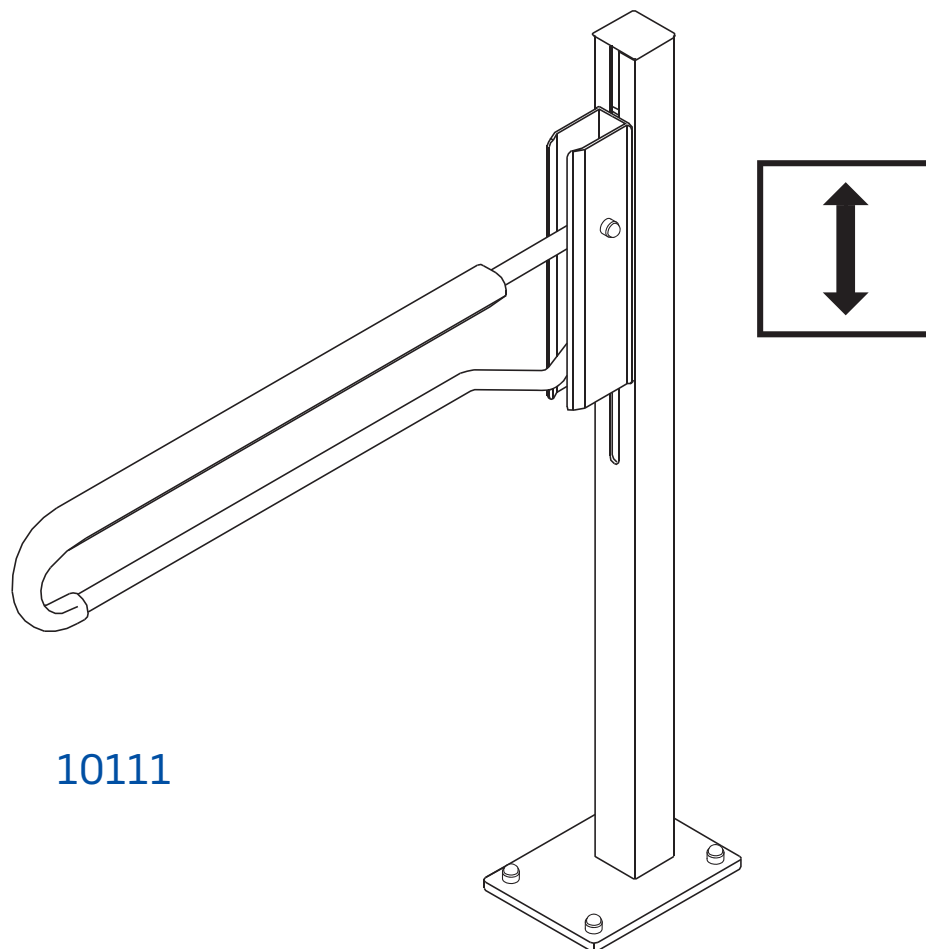

# Stay 11

10111

10111

20063-Z

- x6
- x6
- x6
- x6

8x60 mm

> [korpinen.com](http://korpinen.com)

This block contains a list of parts and their quantities for the assembly. It includes a list of six items, each with a quantity of 'x6'. The last item is a long bolt labeled '8x60 mm'. To the right of the list is a small icon of a box with a blue 'X' over it, and a telephone handset icon below it. The text '> korpinen.com' is also present.