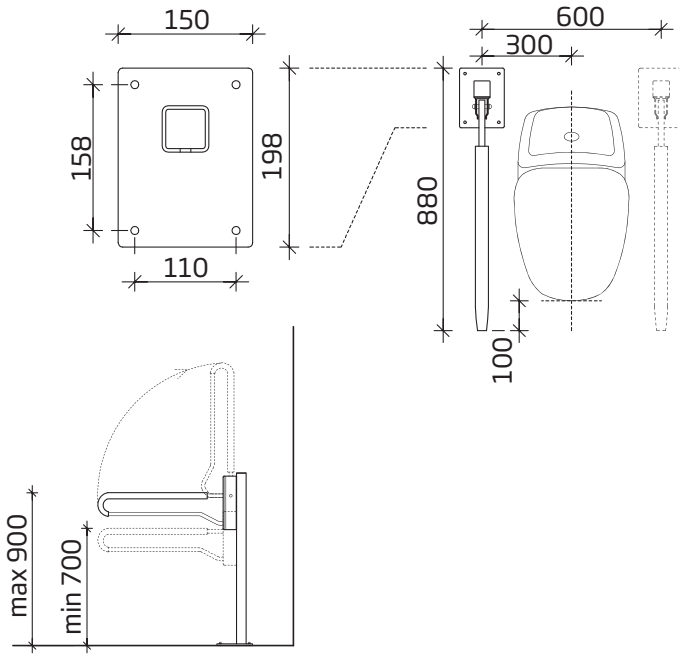

# Stay 11

10111

10111

20063-Z

- x6
- x6
- x6
- x6

8x60 mm

> [korpinen.com](http://korpinen.com)

This block contains a list of parts and their quantities for the assembly. It includes a list of six items, each with a quantity of 'x6'. The last item is a long bolt labeled '8x60 mm'. To the right of the list is a small icon of a box with a blue 'X' over it, and a telephone handset icon below it. The text '> korpinen.com' is also present.