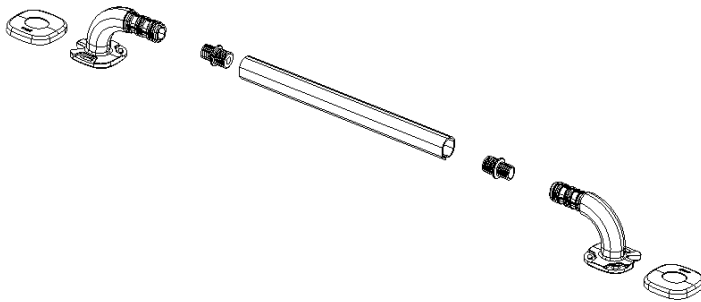

# Gaius Modular parts and dimensions

Available profile tubes	
16144G/R/W	Gaius Modular profile tube 150 mm
16155G/R/W	Gaius Modular profile tube 250 mm
16066G/R/W	Gaius Modular profile tube 350 mm
16077G/R/W	Gaius Modular profile tube 450 mm
16088G/R/W	Gaius Modular profile tube 500 mm
16099G/R/W	Gaius Modular profile tube 550 mm
16100G/R/W	Gaius Modular profile tube 600 mm
16111G/R/W	Gaius Modular profile tube 700 mm
16122G/R/W	Gaius Modular profile tube 900 mm
16133G/R/W	Gaius Modular profile tube 1100 mm

Modular 90° corner 16044	Modular end piece 16011	Modular inner corner 90° 16055	Modular T-part 16022