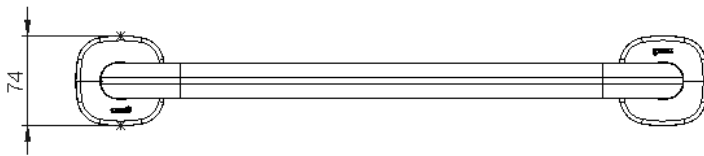

# Gaius Modular parts and dimensions

Available profile tubes	
16144G/R/W	Gaius Modular profile tube 150 mm
16155G/R/W	Gaius Modular profile tube 250 mm
16066G/R/W	Gaius Modular profile tube 350 mm
16077G/R/W	Gaius Modular profile tube 450 mm
16088G/R/W	Gaius Modular profile tube 500 mm
16099G/R/W	Gaius Modular profile tube 550 mm
16100G/R/W	Gaius Modular profile tube 600 mm
16111G/R/W	Gaius Modular profile tube 700 mm
16122G/R/W	Gaius Modular profile tube 900 mm
16133G/R/W	Gaius Modular profile tube 1100 mm

Modular 90° corner 16044	Modular end piece 16011	Modular inner corner 90° 16055	Modular T-part 16022