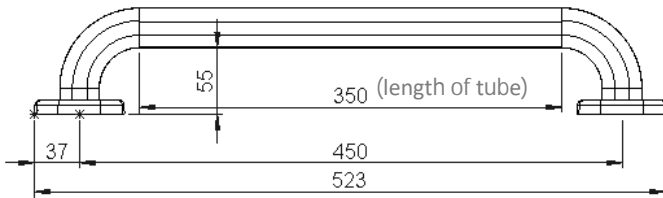

# Gaius Modular parts and dimensions

Available profile tubes	
16144G/R/W	Gaius Modular profile tube 150 mm
16155G/R/W	Gaius Modular profile tube 250 mm
16066G/R/W	Gaius Modular profile tube 350 mm
16077G/R/W	Gaius Modular profile tube 450 mm
16088G/R/W	Gaius Modular profile tube 500 mm
16099G/R/W	Gaius Modular profile tube 550 mm
16100G/R/W	Gaius Modular profile tube 600 mm
16111G/R/W	Gaius Modular profile tube 700 mm
16122G/R/W	Gaius Modular profile tube 900 mm
16133G/R/W	Gaius Modular profile tube 1100 mm

Modular 90° corner 16044	Modular end piece 16011	Modular inner corner 90° 16055	Modular T-part 16022